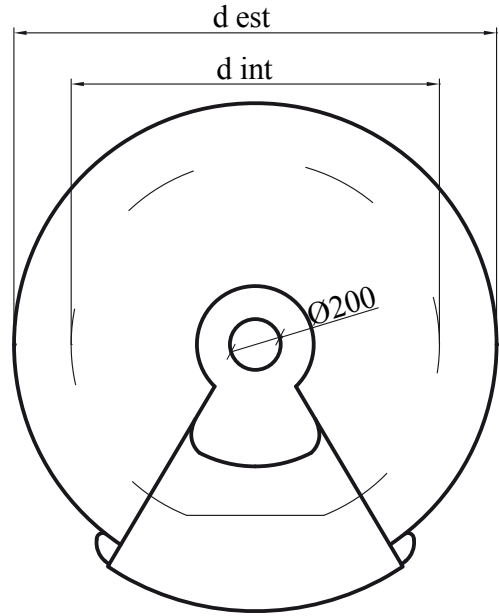

# MOD. NAPOLI ELITE

Models and dimensions can be modified at our sole discretion.

d est	d int	ht	hb	hf
1910	1450	2130	1180	1380

Standard opening

Round opening

Kg 1750 ~