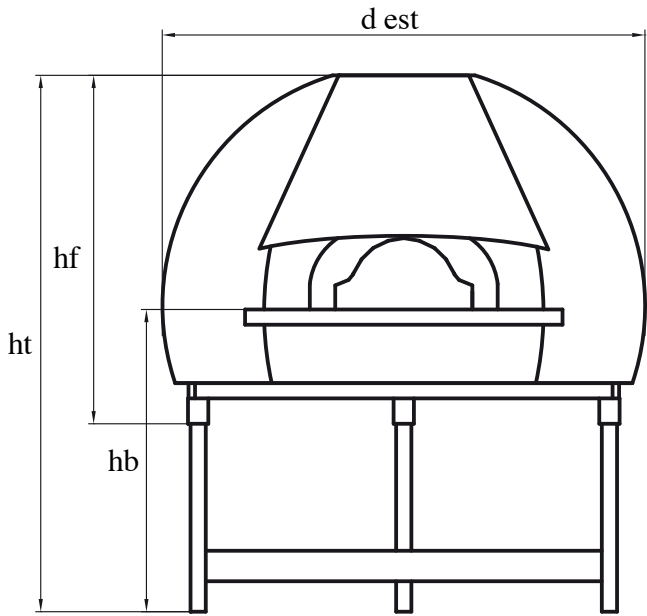

# MOD. NAPOLI ELITE

Models and dimensions can be modified at our sole discretion.

d est	d int	ht	hb	hf
1910	1450	2130	1180	1380

Standard opening

Round opening

Kg 1750 ~