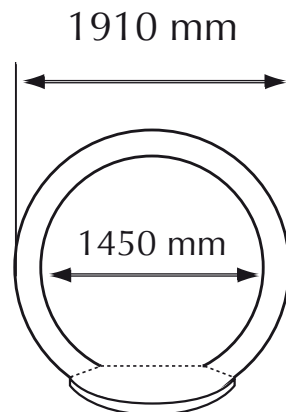

# MOD. NAPOLI ELITE

Models and dimensions can be modified at our sole discretion.

d est	d int	ht	hb	hf
1910	1450	2130	1180	1380

Standard opening

Round opening

Kg 1750 ~