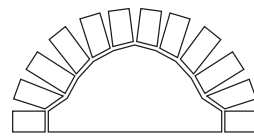

# MOD. NAPOLI ELITE

Models and dimensions can be modified at our sole discretion.

d est	d int	ht	hb	hf
1910	1450	2130	1180	1380

Standard opening

Round opening

Kg 1750 ~